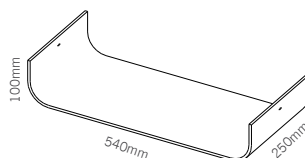

combinations