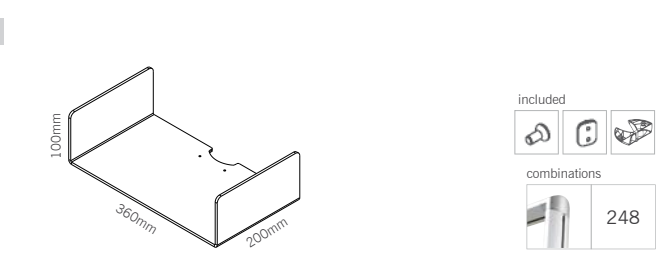

7 tray 360x200x100mm
ripiano in acrilico satinato per il montaggio frontale sul o-profil.
ablage aus satinierem acryl für frontale montage auf o-profil.
shelf made of satin acrylic for front mounting to o-profil.