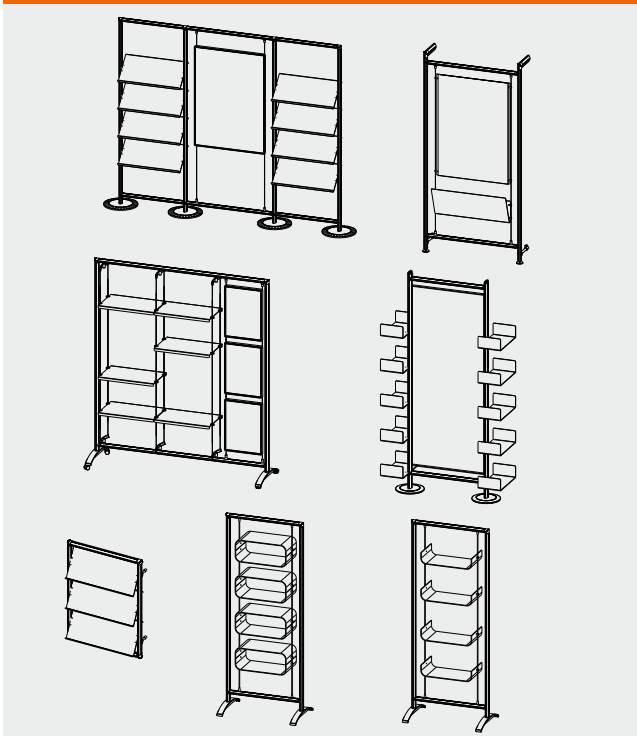

shelf made of satin acrylic for suspenion. for mounting order arc, pod and wire extra.

max. load per tray 2kg

combinations

9

## tray A4S

ripiano per astine realizzato in acrilico color ghiaccio.

*regalfachboden für stabsystem aus frostweissem acryl.*

shelf made of frosted white acrylic, for systems on bars.

combinations

## ideas