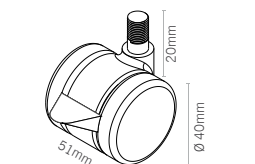

soistes components

11	SOBS330AR	base 330, 1pc
12	SOBS240	base 240, 1pc
13	SOEB330GR	base eco, 1pc
14	SOPU60SZ	plug, box 4pcs

15	SOP1430AR	piede, 1pc
16	SOR035	roller ø35mm, box 4pcs
17	SOPD40SZ	pad, box 4pcs
18	SOR040	roller ø40mm, box 2x2pcs